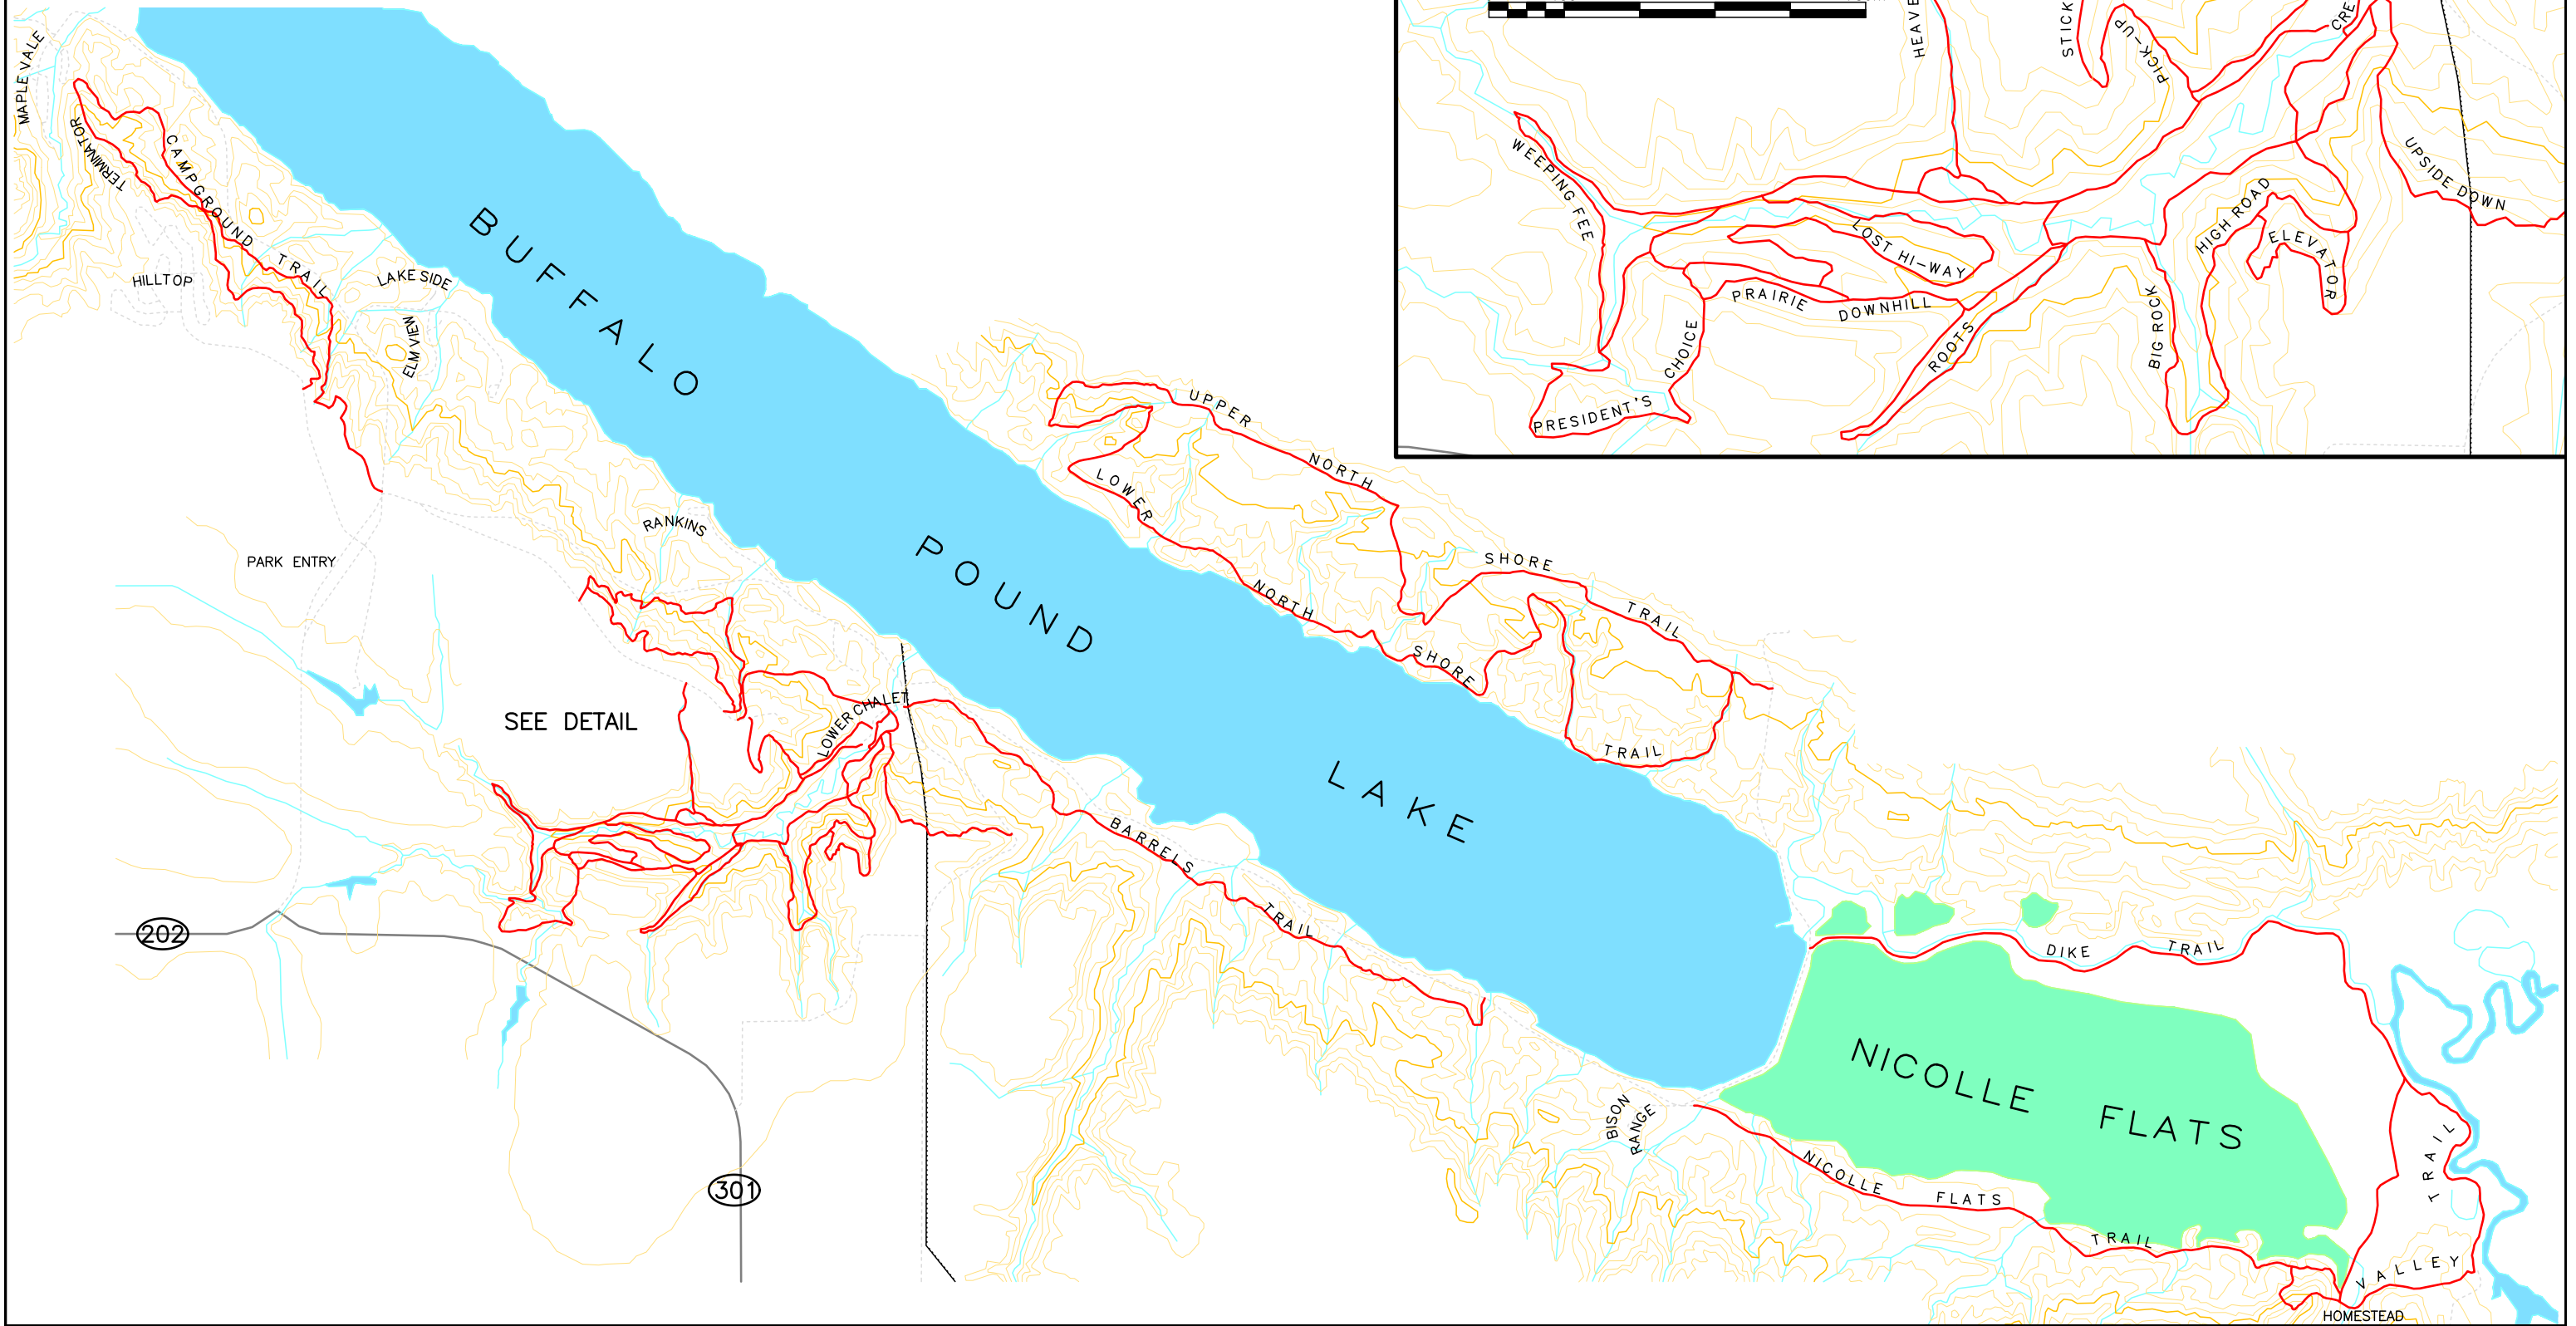

# BUFFALO POUND PROVINCIAL PARK MOUNTAIN BIKING TRAILS

## DETAIL OF WHITE TRACK TRAILS